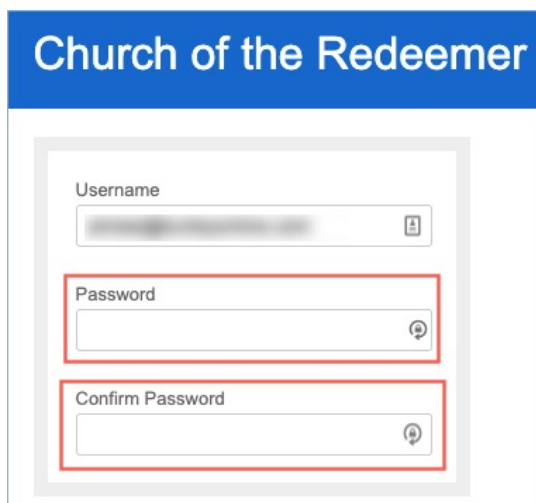

Groups Guide: Log in to Access Your Group

1. Find the email with your Activation Link

If you already have a login to Church Community Builder (CCB), skip to step 3.

2. Set Your Password

3. Click Your Group