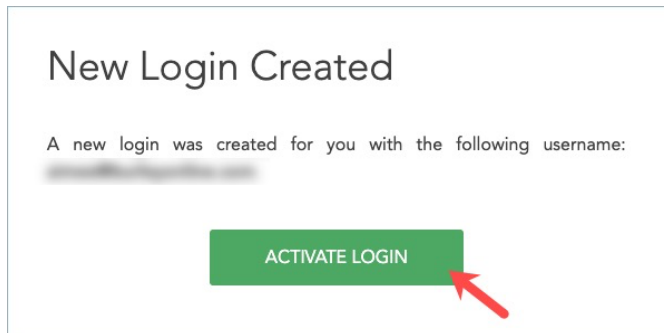

Groups Guide: Log in to Access Your Group

1. Find the email with your Activation Link

If you already have a login to Church Community Builder (CCB), skip to step 3.

2. Set Your Password

3. Click Your Group