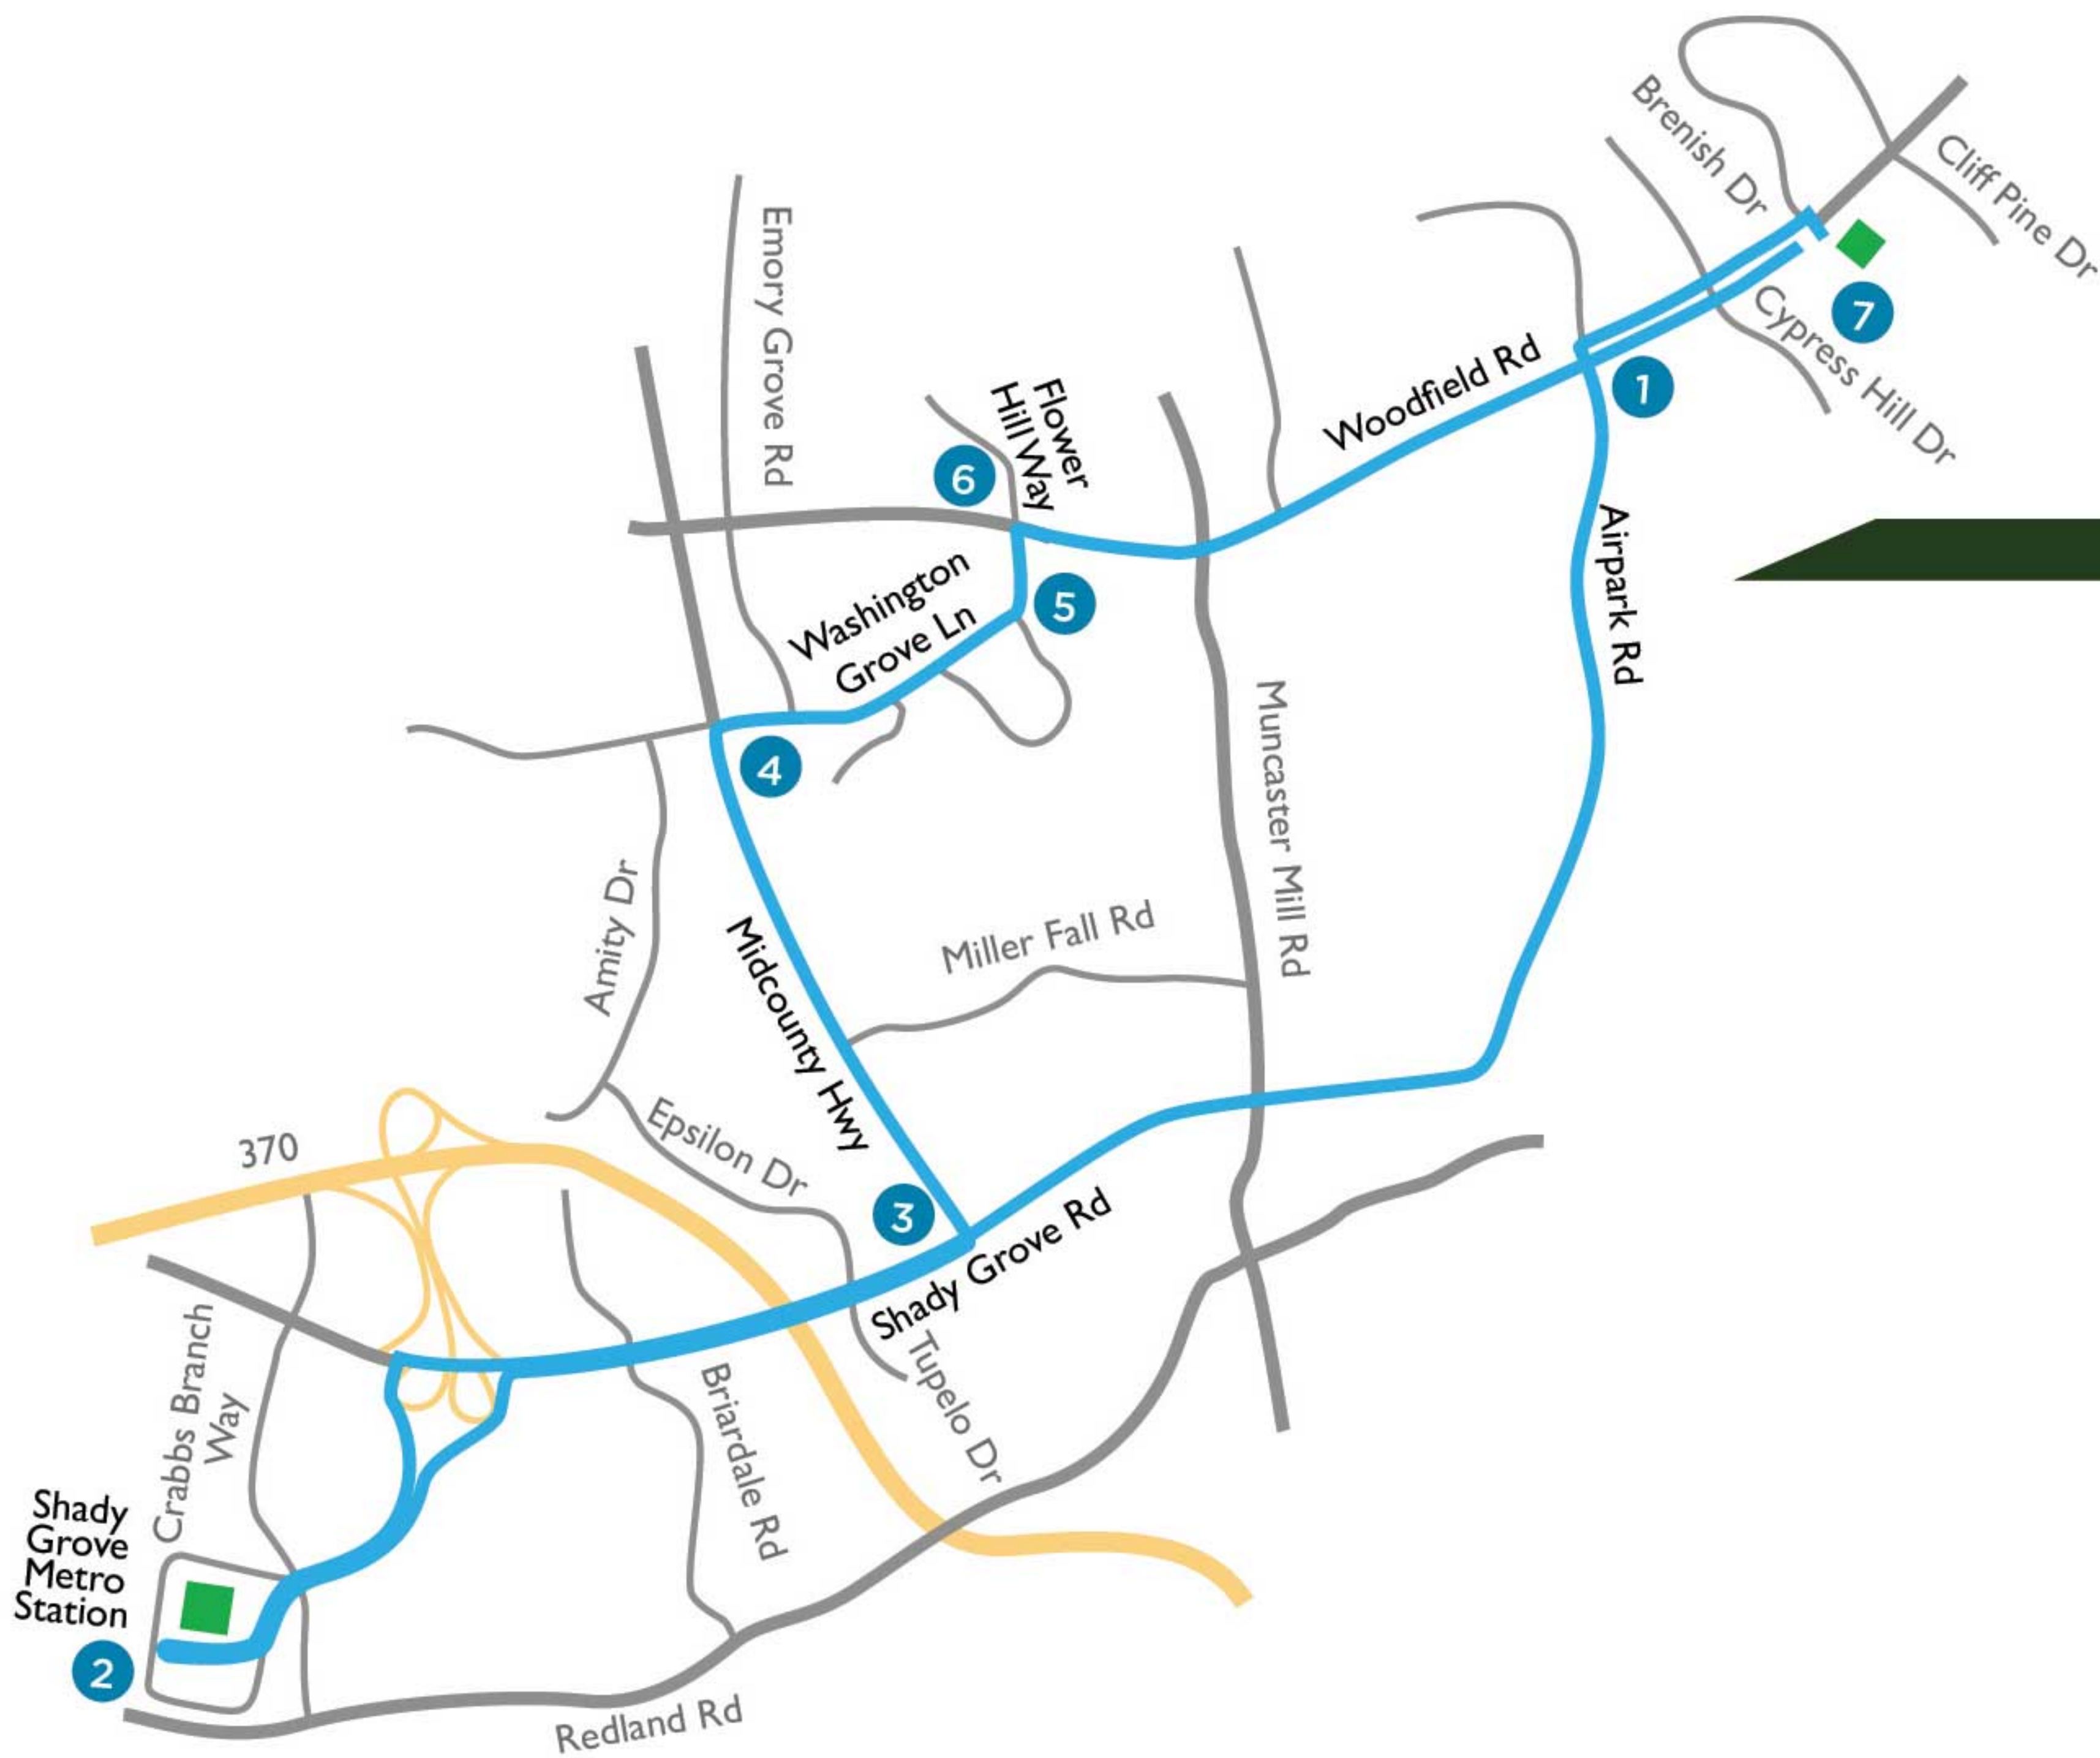

## Ruta de Montgomery Village y Ruta de Lakeforest

Servicio del Domingo  
(EN ESPAÑOL)  
4 PM

1. Snouffer School Rd & Woodfield Rd	3:04 PM
2. Goshen Rd & Snouffer School Rd	3:10 PM
3. Rothbury Dr & Goshen Rd	3:11 PM
4. Arrowhead Rd & Rothbury Dr	3:12 PM
5. Montgomery Village Ave & Rothbury Dr	3:13 PM
6. Walkers Choice Rd & Montgomery Village Ave	3:19 PM
7. Montgomery Village Ave & Walkers Choice Rd	3:20 PM
8. Lost Knife Rd & Montgomery Village Ave	3:23 PM
9. Lakeforest Transit Center*	3:25 PM*
10. Odendhal Ave & Lost Knight Rd	3:31 PM
11. Goshen Rd & Odendhal Ave	3:33 PM
12. Girard St & Goshen Rd	3:33 PM
13. Diamond Ave & Girard St	3:39 PM
14. Washington Grove Lane & Diamond Ave	3:39 PM
15. Flower Hill Way & Washington Grove Lane	3:44 PM
16. Woodfield Rd & Flower Hill Way	3:44 PM
17. Church of the Redeemer	3:50 PM

**\*Saliendo de Lakeforest**

**3:30 PM\***

## Ruta de Shady Grove

Servicio del Domingo  
(EN ESPAÑOL)  
4 PM

1. Airpark Rd & Woodfield Rd	3:17 PM
2. Shady Grove Metro East/Kiss & Ride Entrance*	3:28 PM*
3. Midcounty Hwy & Shady Grove Rd	3:39 PM
4. Washington Grove Lane & Midcounty Hwy	3:42 PM
5. Flower Hill Way & Washington Grove Lane	3:43 PM
6. Woodfield Rd & Flower Hill Way	3:44 PM
7. Church of the Redeemer	3:50 PM

**\*Saliendo de Shady Grove**

**3:35 PM\***